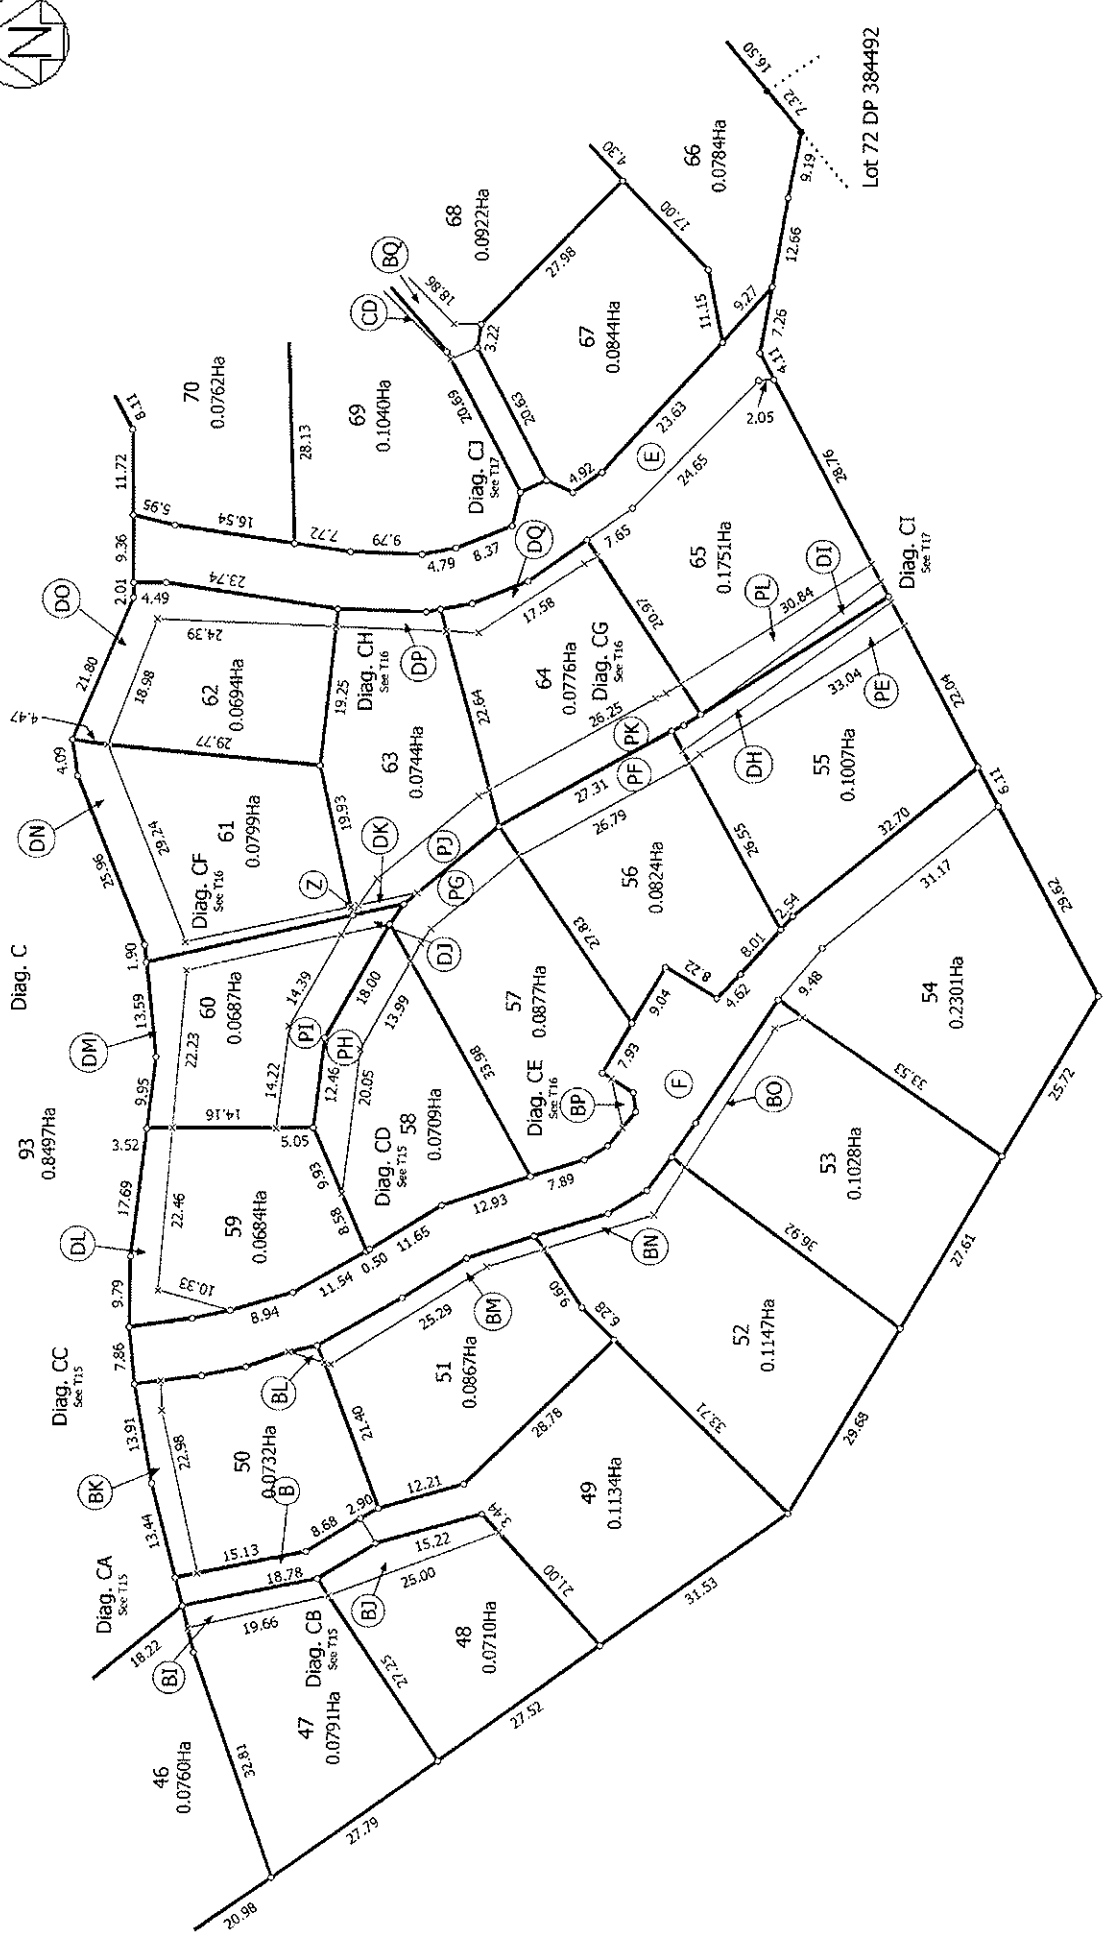

T 1/23

Land District North Auckland
 Digitally Generated Plan
 Generated on: 28/07/2009 3:52pm Page 13 of 41

Surveyor: Ien David Gillespie
 Firm: Lands & Survey Ltd

Lots 1 to 96 being a subdivision of Pt Lot 2 DP 15117

T 3/23

Digital Title Plan
LT 418425
DRAFT

Surveyor: Ian David Gillespie
Firm: Land & Survey Ltd

Lots 1 to 96 being a subdivision of Pt Lot 2 DP 15117

Land District: North Auckland
Digitally Generated Plan
Generated on: 28/07/2009 3:52pm Page 21 of 41

Lot 2 DP 128514

T 4/23

Digital Title Plan
LT 418425
DRAFT

Surveyor: Ian David Gillespie
Firm: Lends & Survey Ltd

Lots 1 to 96 being a subdivision of Pt Lot 2 DP 15117

Land District: North Auckland
Digitally Generated Plan
Generated on: 26/07/2009 3:52pm Page 22 of 41

Diag. E

T 5/23

Land District: North Auckland Digitally Generated Plan Generated on: 28/07/2009 3:52pm Page 23 of 41	Lots 1 to 96 being a subdivision of Pt Lot 2 DP 15117	Surveyor: Ian David Gillespie Firm: Lands & Survey Ltd	Digital Title Plan LT 418425 DRAFT
--	---	---	--