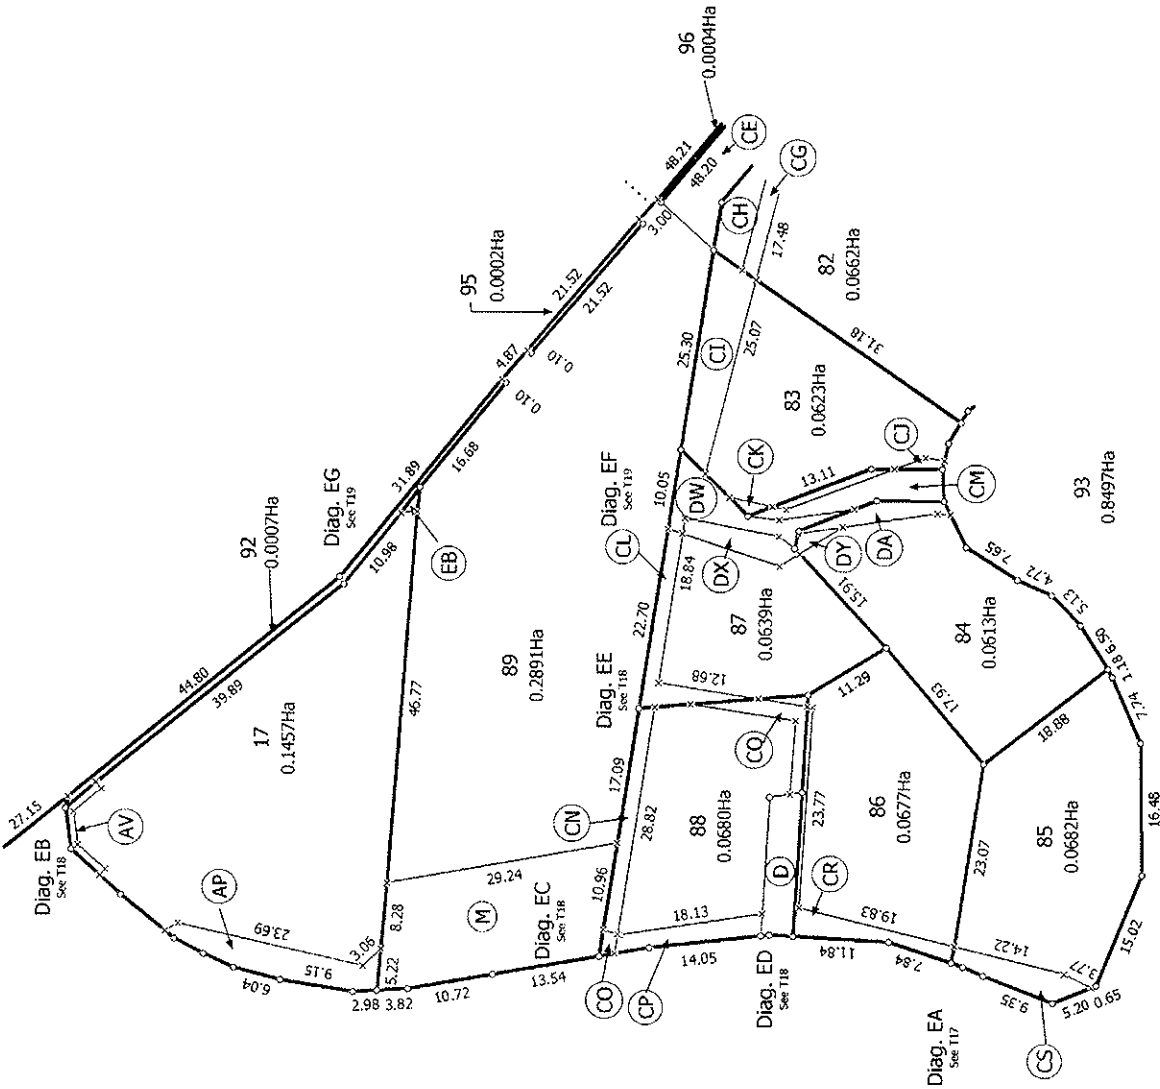

Digital Title Plan
 LT 418425
 DRAFT

Diag. A

Lot 2 DP 128514

93
0.8497Ha

T 223

<p>Land District North Auckland</p> <p>Digitally Generated Plan</p> <p>Generated on: 28/07/2009 3:52pm Page 20 of 41</p>	<p>Lots 1 to 96 being a subdivision of Pt Lot 2 DP 15117</p>	<p>Surveyor: Ian David Gillespie</p> <p>Firm: Lands & Survey Ltd</p>	<p>Digital Title Plan</p> <p>LT 418425</p> <p>DRAFT</p>
--	--	--	---

T 3/23

Digital Title Plan
LT 418425
DRAFT

Surveyor: Ian David Gillespie
Firm: Land & Survey Ltd

Lots 1 to 96 being a subdivision of Pt Lot 2 DP 15117

Land District: North Auckland
Digitally Generated Plan
Generated on: 28/07/2009 3:52pm Page 21 of 41

Lot 2 DP 128514

T 4/23

Digital Title Plan
LT 418425
DRAFT

Surveyor: Ian David Gillespie
Firm: Lends & Survey Ltd

Lots 1 to 96 being a subdivision of Pt Lot 2 DP 15117

Land District: North Auckland
Digitally Generated Plan
Generated on: 26/07/2009 3:52pm Page 22 of 41

Diag. E

T 5/23

Land District: North Auckland Digitally Generated Plan Generated on: 28/07/2009 3:52pm Page 23 of 41	Lots 1 to 96 being a subdivision of Pt Lot 2 DP 15117	Surveyor: Ian David Gillespie Firm: Lands & Survey Ltd	Digital Title Plan LT 418425 DRAFT
--	---	---	--