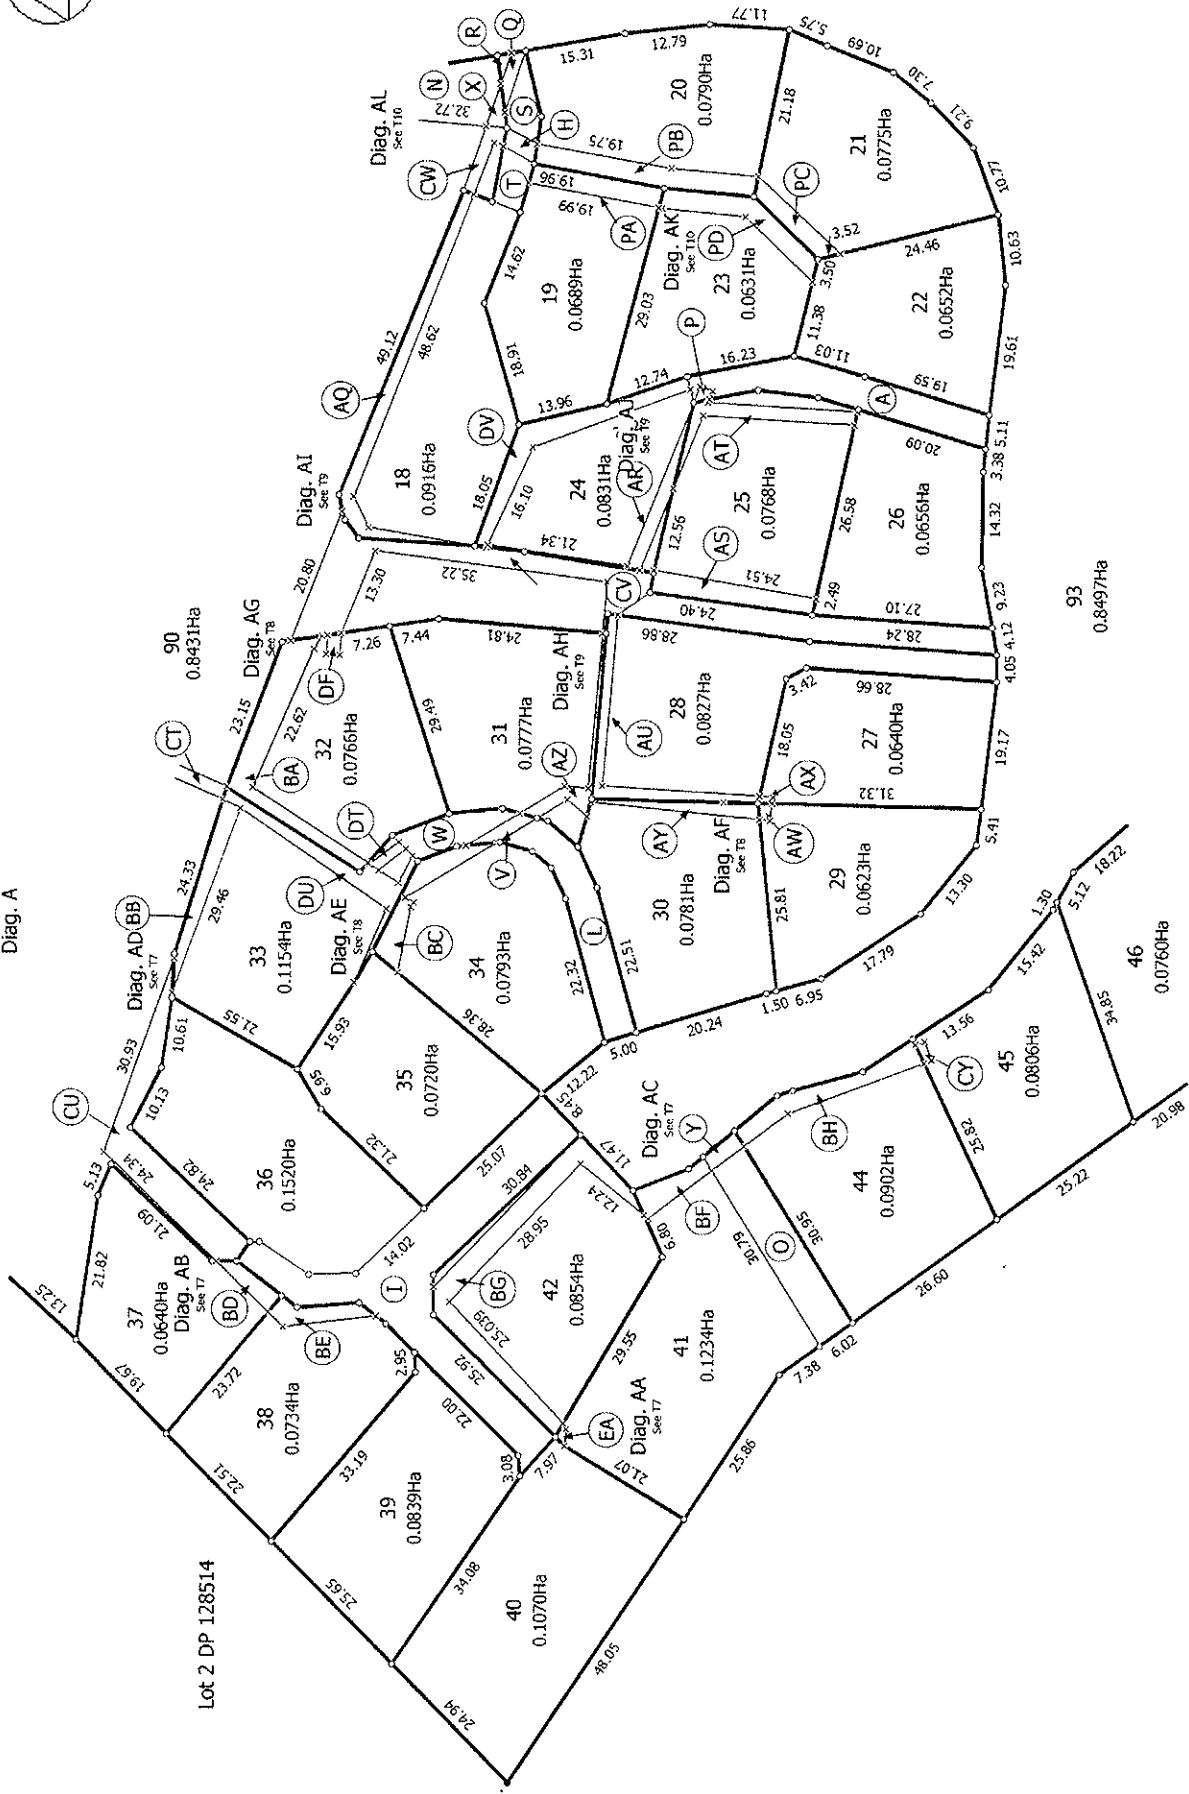

T 1/23

Land District North Auckland
 Digitally Generated Plan
 Generated on: 28/07/2009 3:52pm Page 13 of 41

Surveyor: Ien David Gillespie
 Firm: Lands & Survey Ltd

Lots 1 to 96 being a subdivision of Pt Lot 2 DP 15117

Digital Title Plan
 LT 418425
 DRAFT

Diag. A

Lot 2 DP 128514

93
0.8497Ha

T 223

<p>Land District North Auckland</p> <p>Digitally Generated Plan</p> <p>Generated on: 28/07/2009 3:52pm Page 20 of 41</p>	<p>Lots 1 to 96 being a subdivision of Pt Lot 2 DP 15117</p>	<p>Surveyor: Ian David Gillespie</p> <p>Firm: Lands & Survey Ltd</p>	<p>Digital Title Plan</p> <p>LT 418425</p> <p>DRAFT</p>
--	--	--	---

T 3/23

Digital Title Plan
LT 418425
DRAFT

Surveyor: Ian David Gillespie
Firm: Land & Survey Ltd

Lots 1 to 96 being a subdivision of Pt Lot 2 DP 15117

Land District: North Auckland
Digitally Generated Plan
Generated on: 28/07/2009 3:52pm Page 21 of 41

Lot 2 DP 128514

T 4/23

Digital Title Plan
LT 418425
DRAFT

Surveyor: Ian David Gillespie
Firm: Lends & Survey Ltd

Lots 1 to 96 being a subdivision of Pt Lot 2 DP 15117

Land District: North Auckland
Digitally Generated Plan
Generated on: 26/07/2009 3:52pm Page 22 of 41