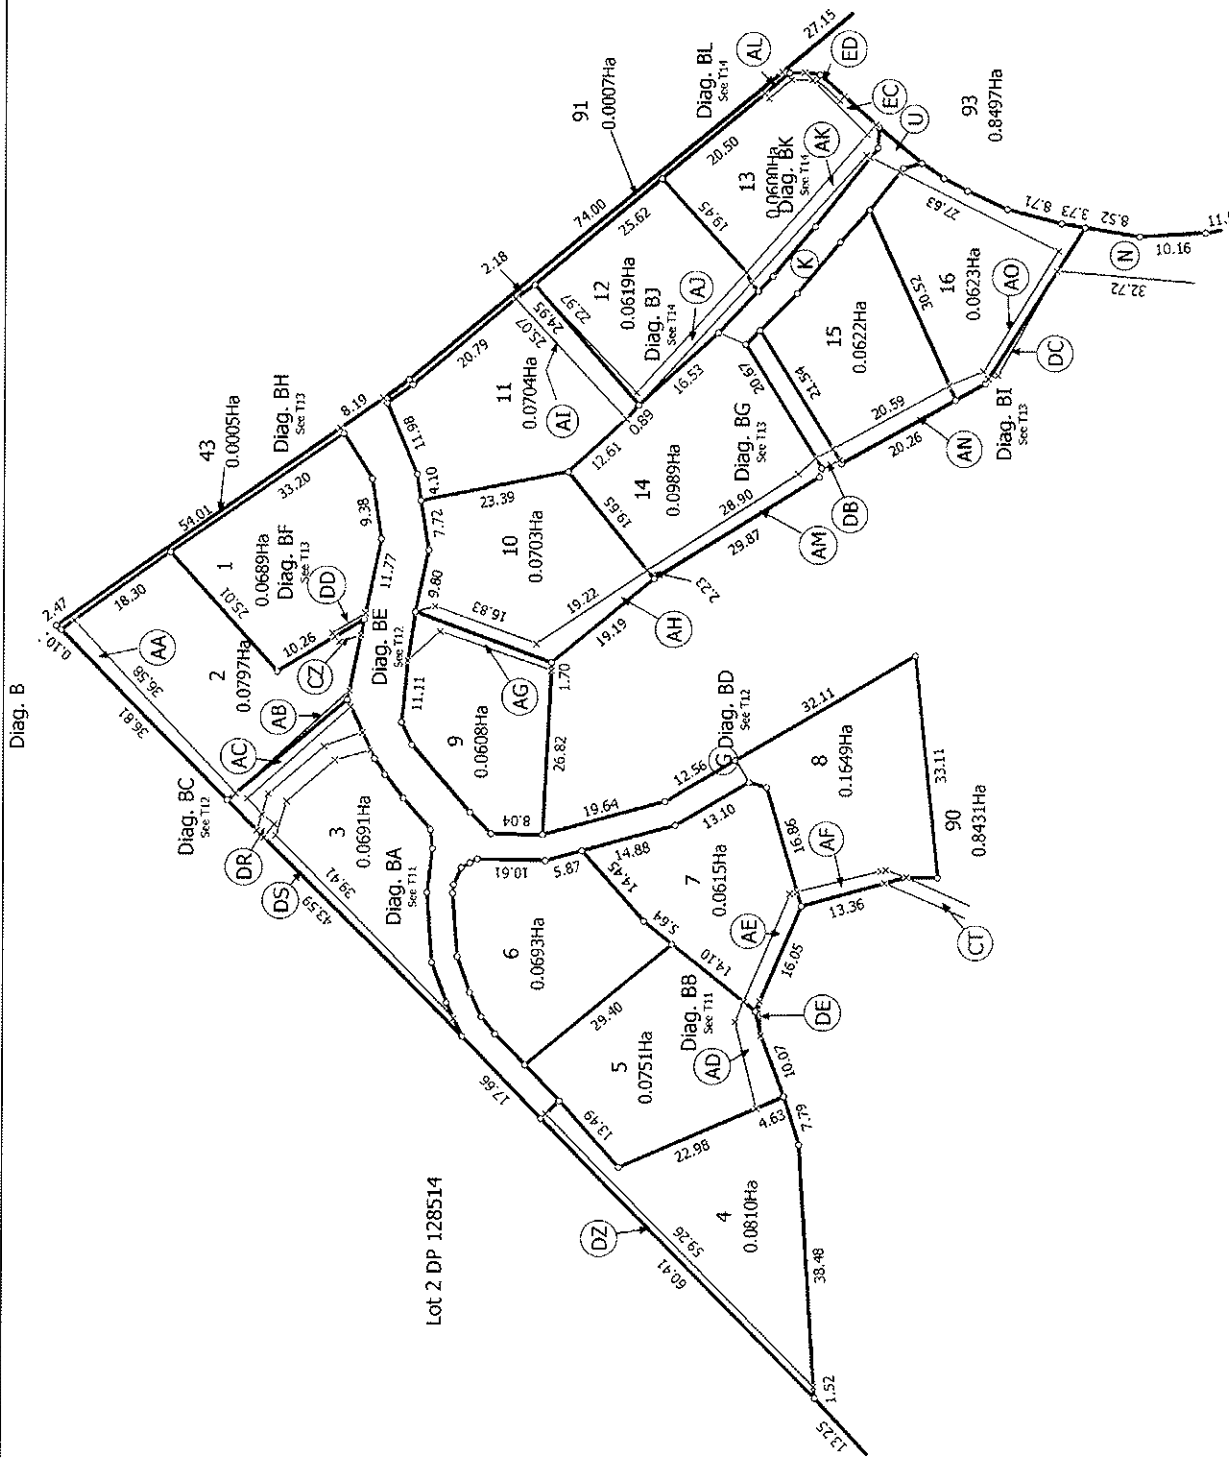

Digital Title Plan
 LT 418425
 DRAFT

Diag. A

Lot 2 DP 128514

93
0.8497Ha

T 223

<p>Land District North Auckland</p> <p>Digitally Generated Plan</p> <p>Generated on: 28/07/2009 3:52pm Page 20 of 41</p>	<p>Lots 1 to 96 being a subdivision of Pt Lot 2 DP 15117</p>	<p>Surveyor: Ian David Gillespie</p> <p>Firm: Lands & Survey Ltd</p>	<p>Digital Title Plan</p> <p>LT 418425</p> <p>DRAFT</p>
--	--	--	---

T 3/23

Digital Title Plan
LT 418425
DRAFT

Surveyor: Ian David Gillespie
Firm: Land & Survey Ltd

Lots 1 to 96 being a subdivision of Pt Lot 2 DP 15117

Land District: North Auckland
Digitally Generated Plan
Generated on: 28/07/2009 3:52pm Page 21 of 41

Lot 2 DP 128514

T 4/23

Digital Title Plan
LT 418425
DRAFT

Surveyor: Ian David Gillespie
Firm: Lends & Survey Ltd

Lots 1 to 96 being a subdivision of Pt Lot 2 DP 15117

Land District: North Auckland
Digitally Generated Plan
Generated on: 26/07/2009 3:52pm Page 22 of 41

Diag. E

T 5/23

Land District: North Auckland Digitally Generated Plan Generated on: 28/07/2009 3:52pm Page 23 of 41	Lots 1 to 96 being a subdivision of Pt Lot 2 DP 15117	Surveyor: Ian David Gillespie Firm: Lands & Survey Ltd	Digital Title Plan LT 418425 DRAFT
--	---	---	--