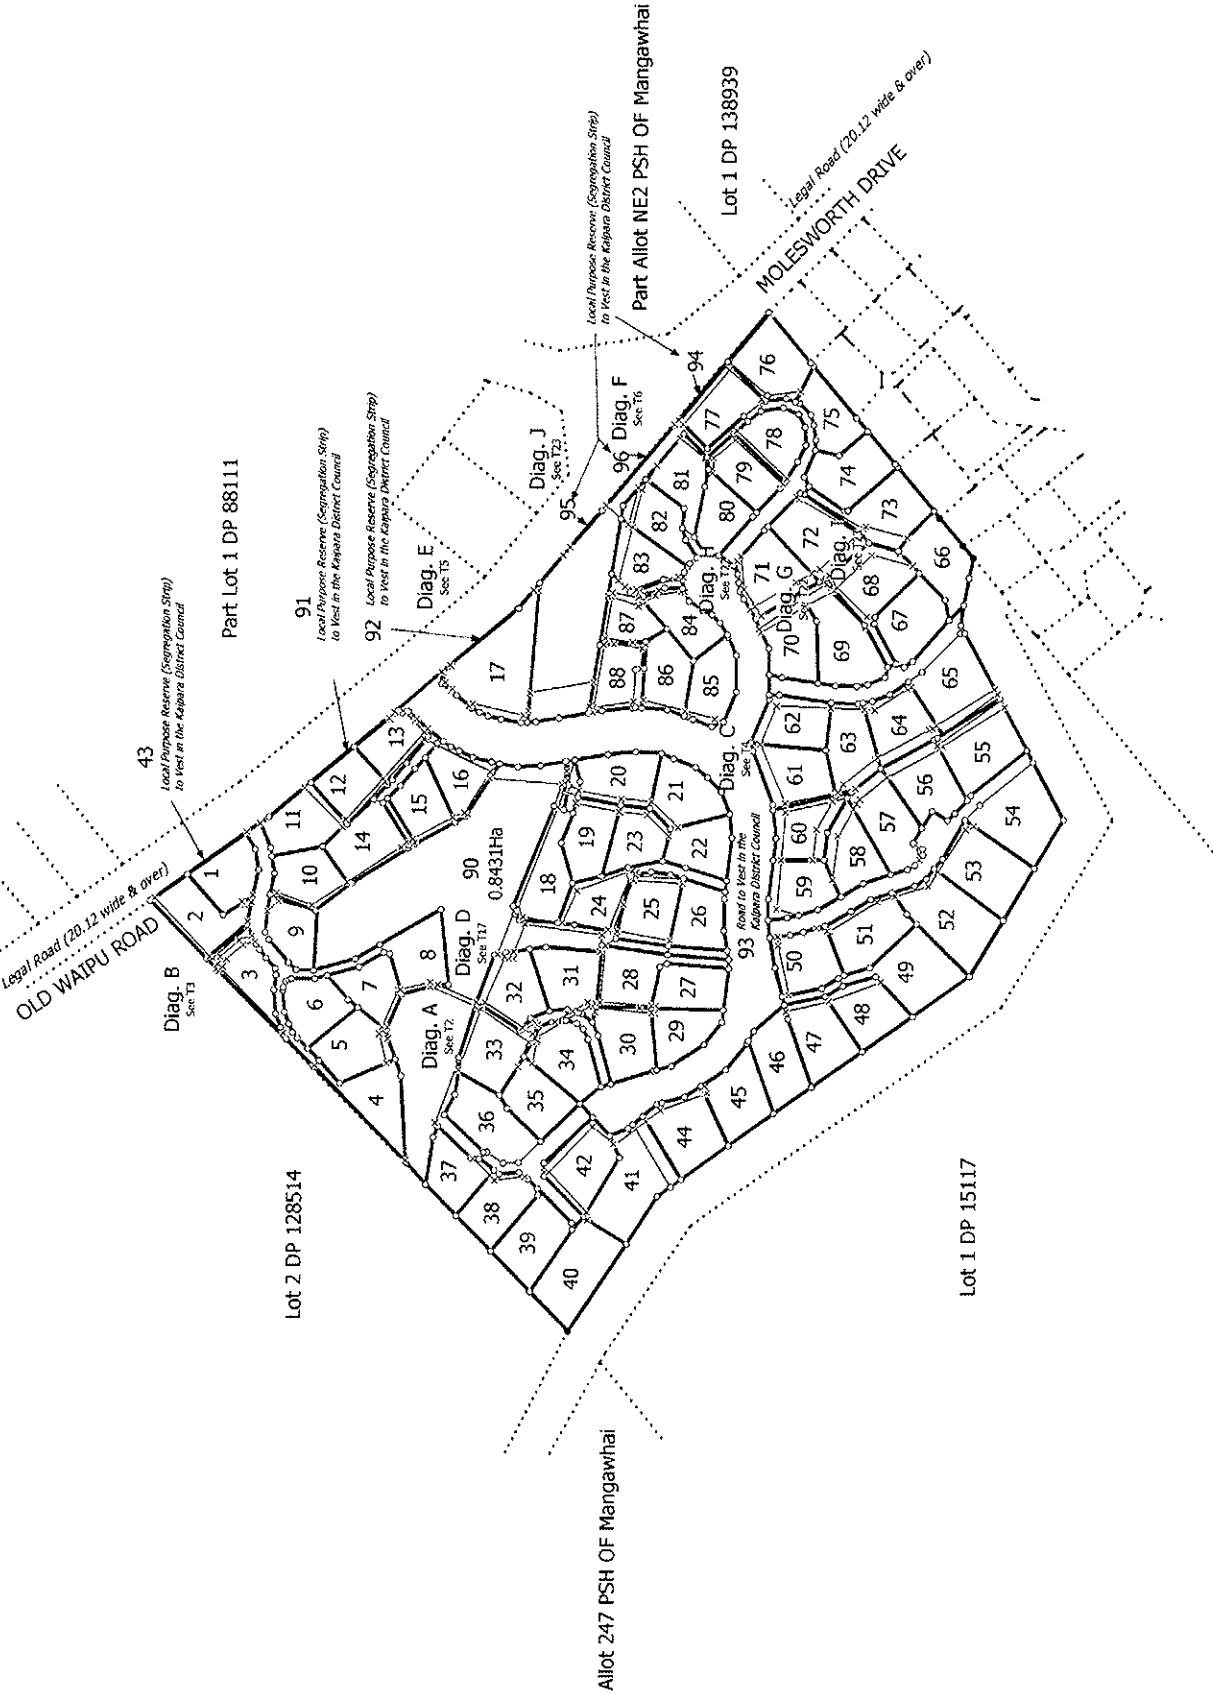

T 1/23

Land District North Auckland
 Digitally Generated Plan
 Generated on: 28/07/2009 3:52pm Page 13 of 41

Surveyor: Ien David Gillespie
 Firm: Lands & Survey Ltd

Lots 1 to 96 being a subdivision of Pt Lot 2 DP 15117

Digital Title Plan
 LT 418425
 DRAFT

Diag. A

Lot 2 DP 128514

93
0.8497Ha

T 223

<p>Land District North Auckland</p> <p>Digitally Generated Plan</p> <p>Generated on: 28/07/2009 3:52pm Page 20 of 41</p>	<p>Lots 1 to 96 being a subdivision of Pt Lot 2 DP 15117</p>	<p>Surveyor: Ian David Gillespie</p> <p>Firm: Lands & Survey Ltd</p>	<p>Digital Title Plan</p> <p>LT 418425</p> <p>DRAFT</p>
--	--	--	---

T 3/23

Digital Title Plan
LT 418425
DRAFT

Surveyor: Ian David Gillespie
Firm: Land & Survey Ltd

Lots 1 to 96 being a subdivision of Pt Lot 2 DP 15117

Land District: North Auckland
Digitally Generated Plan
Generated on: 28/07/2009 3:52pm Page 21 of 41

Lot 2 DP 128514

T 4/23

Digital Title Plan
LT 418425
DRAFT

Surveyor: Ian David Gillespie
Firm: Lends & Survey Ltd

Lots 1 to 96 being a subdivision of Pt Lot 2 DP 15117

Land District: North Auckland
Digitally Generated Plan
Generated on: 26/07/2009 3:52pm Page 22 of 41